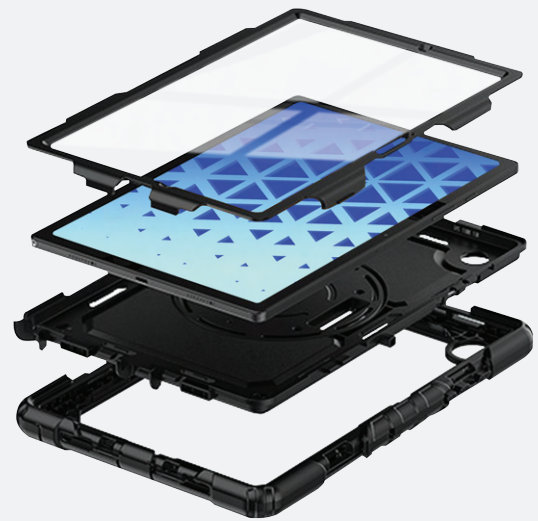

Custom-fit for Galaxy Tab S8

Enjoy flexible use and protect against drops, dings, and dirt with the MAXCases Extreme Shield case. The double-layer back design absorbs shock and safeguards corners against damage from a fall, while the commercial-grade screen protector prevents scratches. The two-position kickstand, rotating hand strap, and included shoulder strap provide versatile options for use. A convenient holder keeps your stylus close at hand. Customization with logo/colors, special features, and similar cases for virtually any iPad/tablet are available by request.

Extreme Shield for Samsung Galaxy Tab S8

Full-surround protection & functional features

Extreme Shield for Samsung Galaxy Tab S8

Full-surround protection & functional features

KEY FEATURES

- Perfect, custom-fit for each device model
- Rugged, dual-layer back design safeguards and absorbs shock
- Commercial-grade screen cover prevents scratches
- Port covers protect against dust buildup
- Integrated kickstand delivers two positioning options
- Removable rotating strap for easy one-handed vertical/horizontal use
- Includes shoulder strap for versatile carrying
- Integrated holder keep stylus/pencil close at hand
- Available for virtually any iPad/Samsung/Lenovo tablet by request
- A range of colors is available with any quantity order
- Additional custom colors/logos and MAXProtect antibacterial upgrade available with minimum quantity

DESIGNED FOR Samsung Galaxy Tab

SS-ES-GTS8-BLK SAMSUNG GALAXY TAB S8

Full-surround protection with dual-layer bumpers, clear back panel, and commercial-grade screen protector.

www.maxcases.com

US
(888) 799-6837
sales@maxcases.com